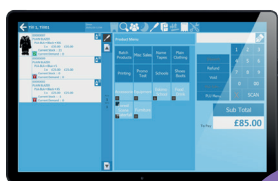

Eskimo Mobile POS

eskimo  epos

eskimoepos.com

Eskimo Mobile POS

Provide your customer with the ultimate personal shopper experience with Eskimo Mobile POS.

Tablet

Software
£25
p/month

Tablet Server

£950

Cash Drawer &
Receipt Printer

£345

Pricing accurate at the time of Printing. Prices are subject to change without notice.

Connect up to 8 tablets to one mini server and accompany your clients around your store with full Eskimo EPOS functionality at your finger tips. Have all tablets connected to one receipt printer and cash drawer, or if your business operates across multiple floors, select the nearest printer and cash drawer.

Use with the Payment Sense Credit Card service to support sales out on your Shop Floor or at external events as long as you have an internet connection.

Why choose **ESKIMO MOBILE POS**

- Reduce customer waiting time
- Supports up to EIGHT tablets
- All the same functionality as the desktop software
- Many tablets only one receipt printer