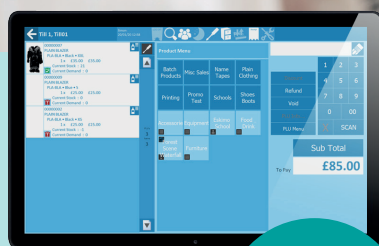

# Eskimo Mobile POS

Provide your customer with the ultimate personal shopper experience with Eskimo Mobile POS.

Tablet

Software  
**£25**  
p/month

Connect up to 8 tablets to one mini server and accompany your clients around your store with full Eskimo EPOS functionality at your finger tips. Have all tablets connected to one receipt printer and cash drawer, or if your business operates across multiple floors, select the nearest printer and cash drawer.

Use with the Payment Sense Credit Card service to support sales out on your Shop Floor or at external events as long as you have an internet connection.

## Why choose **ESKIMO MOBILE POS**

- Reduce customer waiting time
- Supports up to EIGHT tablets
- All the same functionality as the desktop software
- Many tablets only one receipt printer

Tablet Server

## Optional items

Cash drawer &  
receipt printer

**£315**

Tablet

Add  
**£355**

Barcode  
Scanner

Add  
**£35**

PARTNERED WITH  
 **paymentsense**  
beyond ordinary